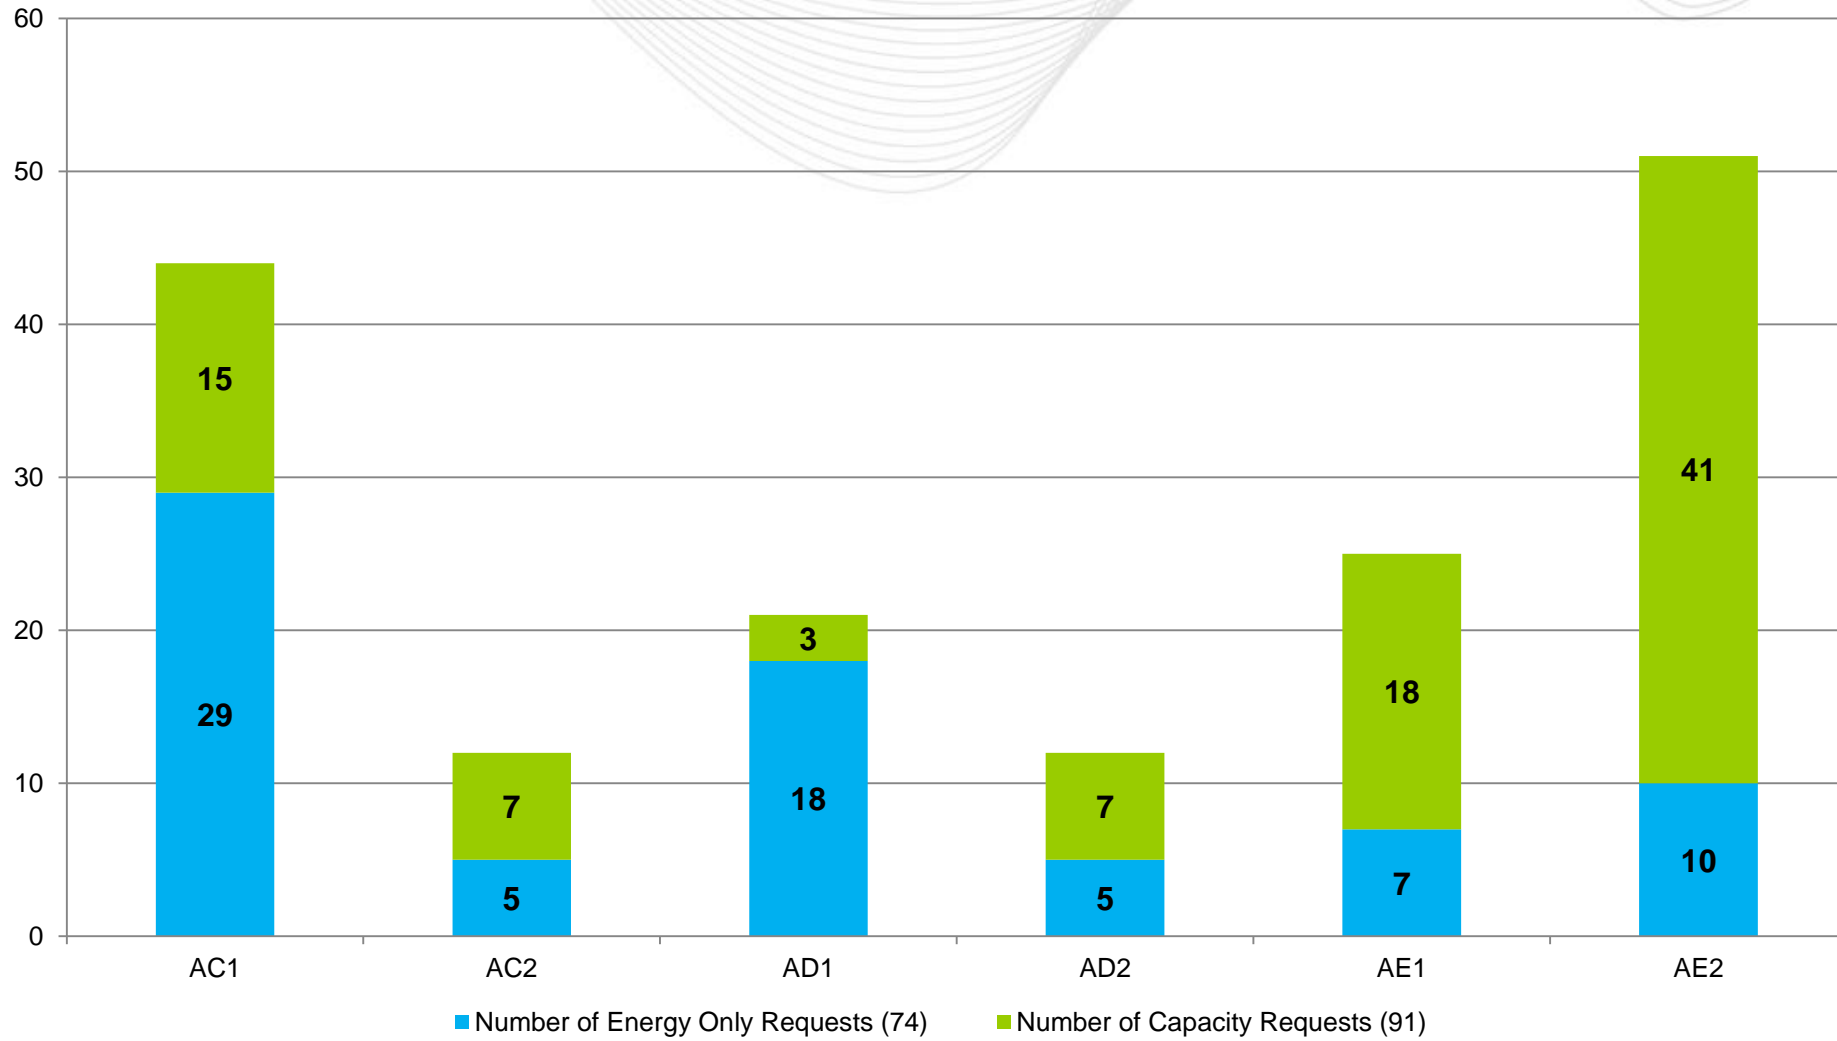

Interconnection Statistics

Distributed Energy Resources Subcommittee
June 10, 2019

Requests \leq 5 MW Entering the Queue the past 3 years

Requests \leq 5 MW Entering the Queue the past 3 years