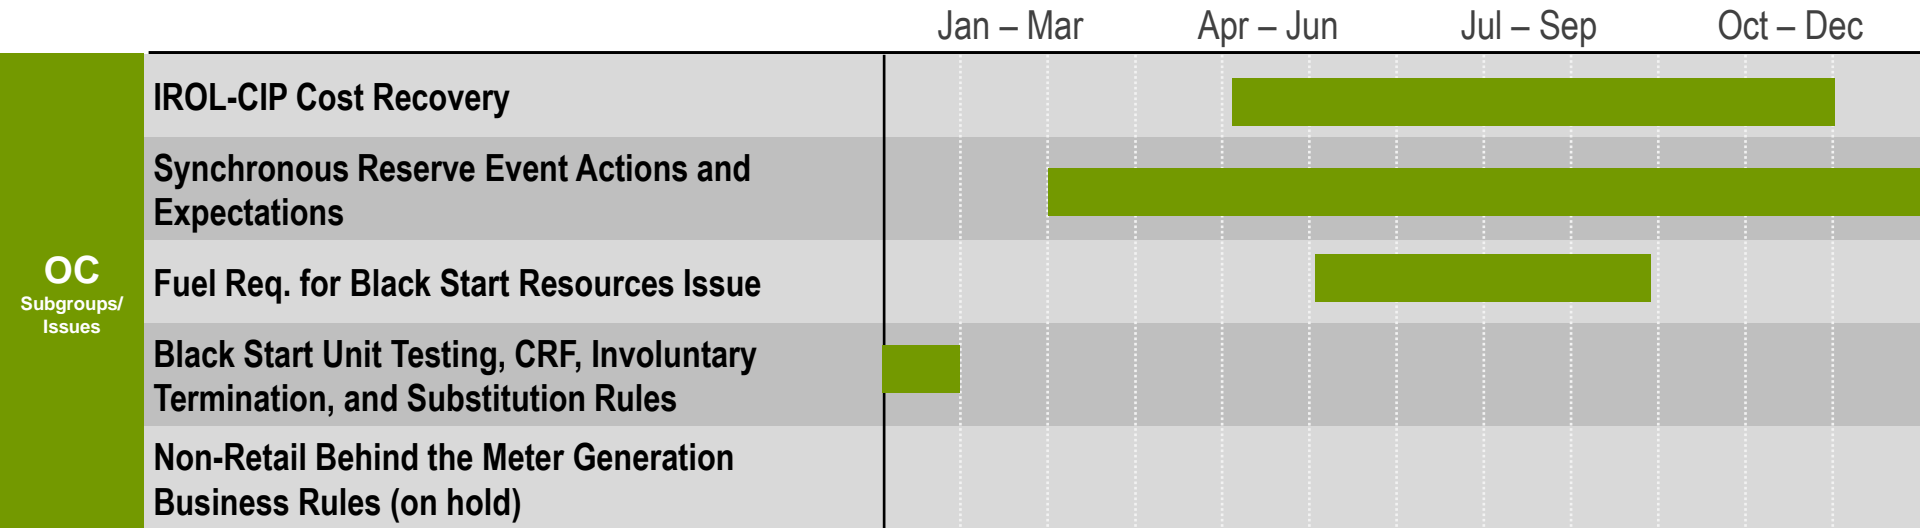

A decorative graphic at the top of the page consisting of multiple thin, light gray lines that flow and wave across the width of the slide.

2021 OC Work Plan

As of May 1, 2021

OC Issue Tracking

OC
Manual
Reviews

Jan – Mar

Apr – Jun

Jul – Sep

Oct – Dec

OC
Recurring
Items