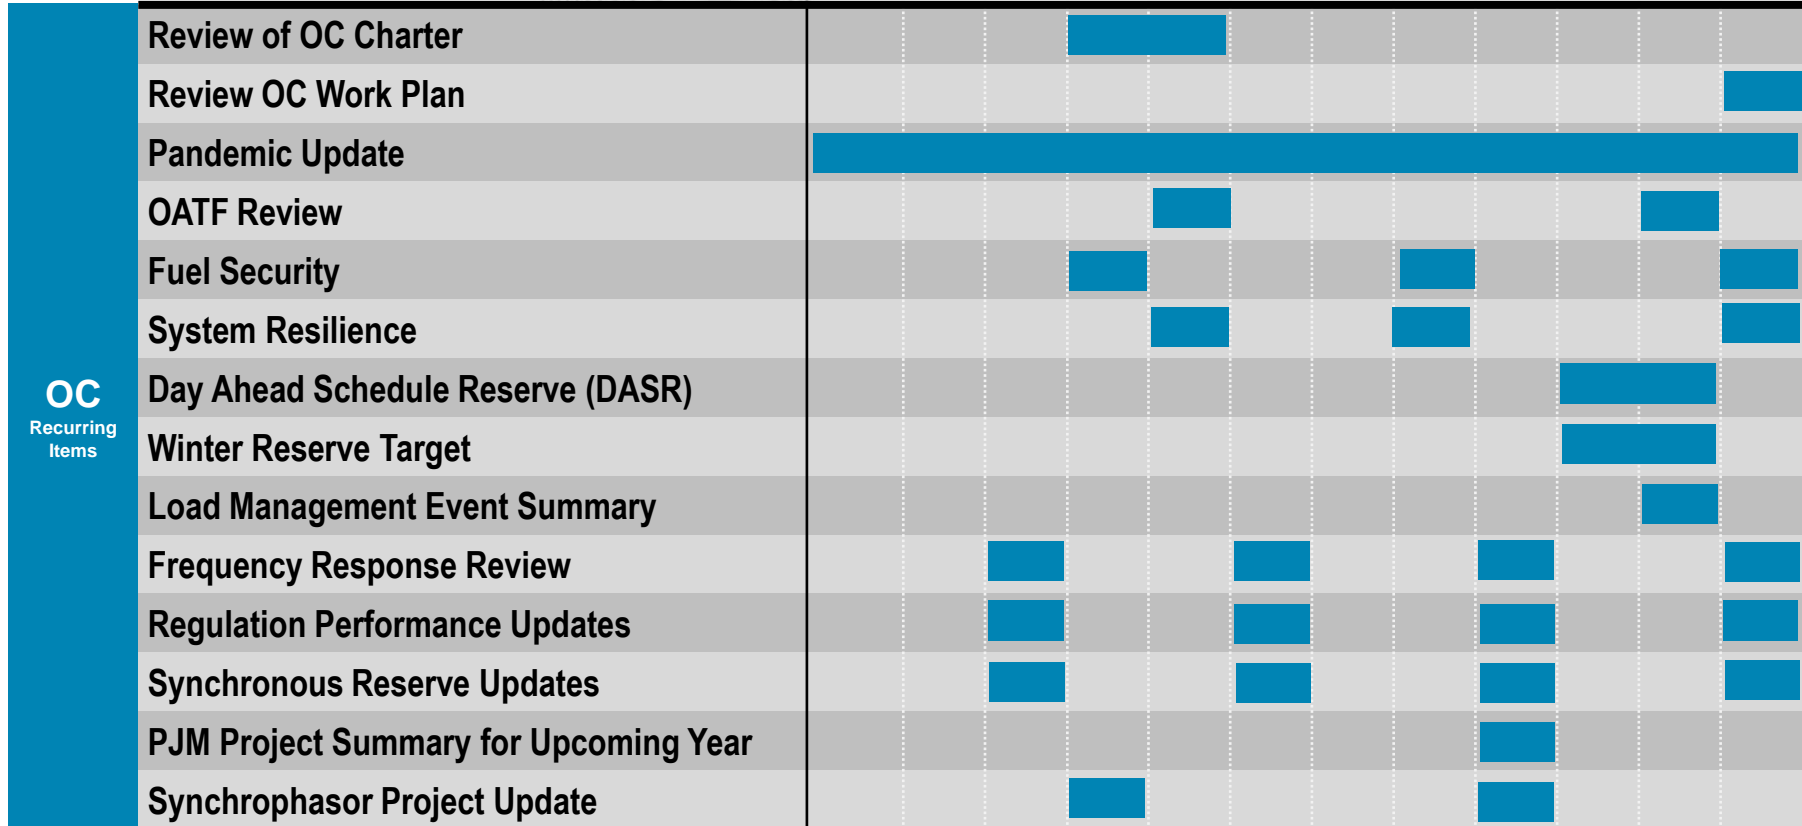

A decorative graphic at the top of the page consisting of multiple thin, light gray lines that flow and wave across the width of the slide.

2021 OC Work Plan

As of May 1, 2021

OC Issue Tracking

OC
Manual
Reviews

Jan – Mar

Apr – Jun

Jul – Sep

Oct – Dec

OC
Recurring
Items