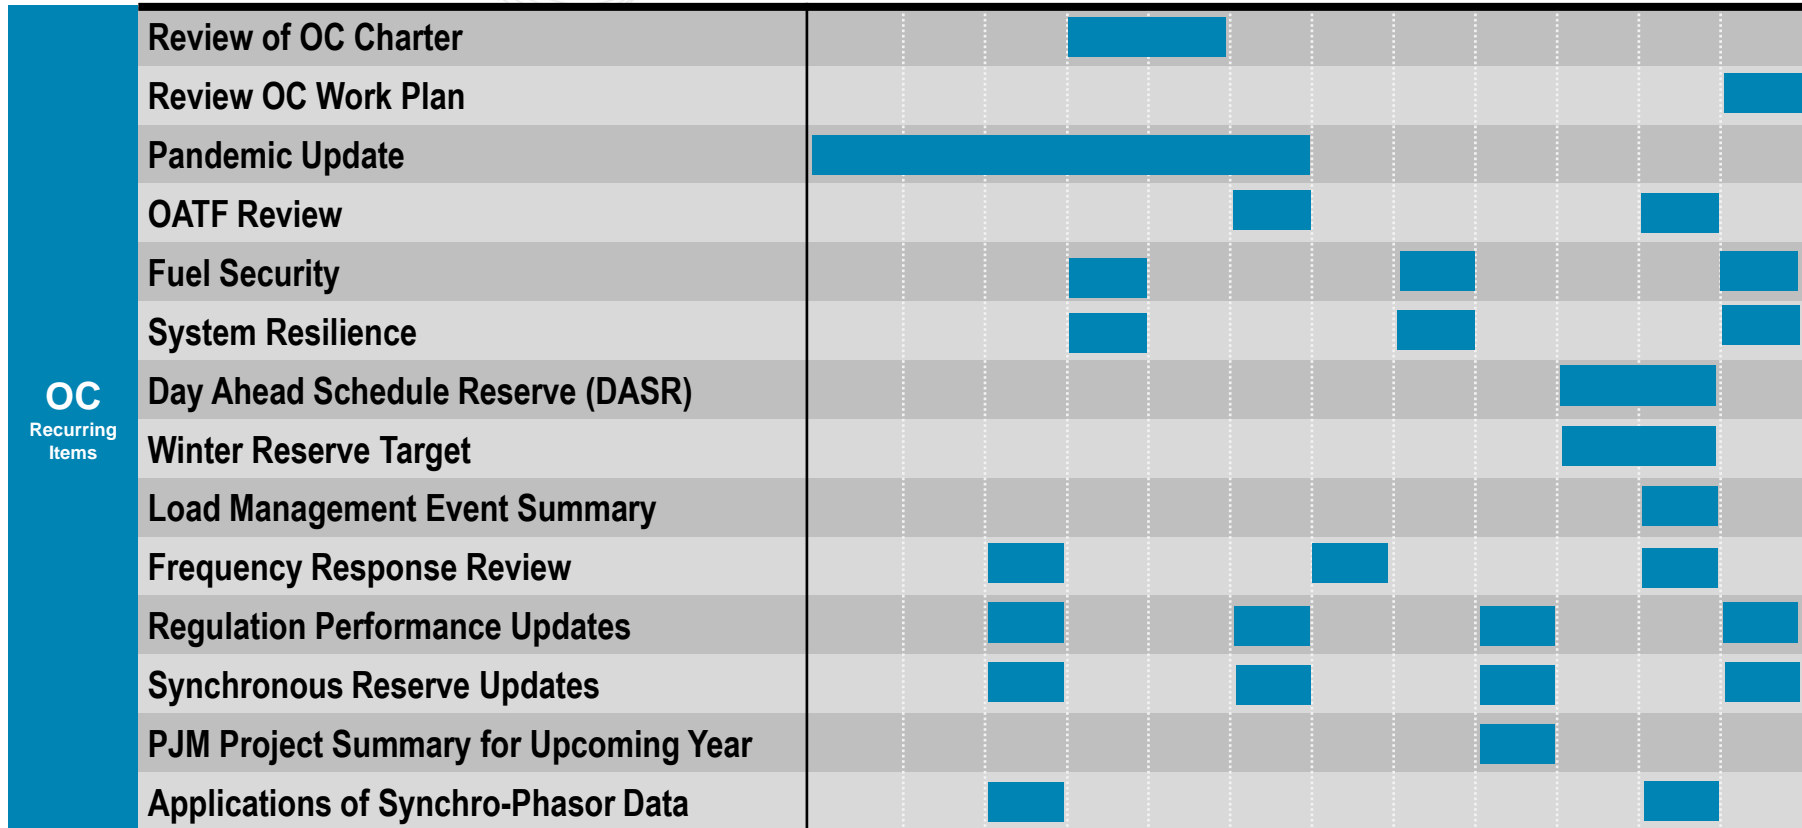

A decorative graphic consisting of multiple thin, grey, wavy lines that flow across the top of the page, creating a sense of movement and depth.

2021 OC Work Plan

As of January 1, 2021

[OC Issue Tracking](#)

OC
Manual
Reviews

Jan – Mar

Apr – Jun

Jul – Sep

Oct – Dec

OC
Recurring
Items