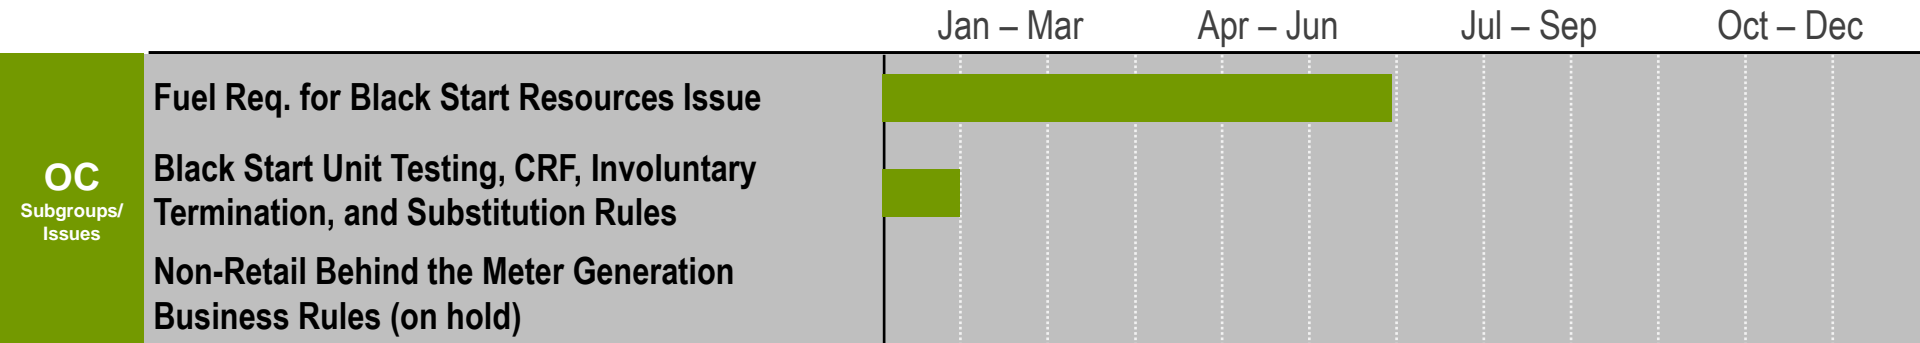

A decorative graphic consisting of multiple thin, grey, wavy lines that flow across the top of the page, creating a sense of movement and depth.

2021 OC Work Plan

As of January 1, 2021

[OC Issue Tracking](#)