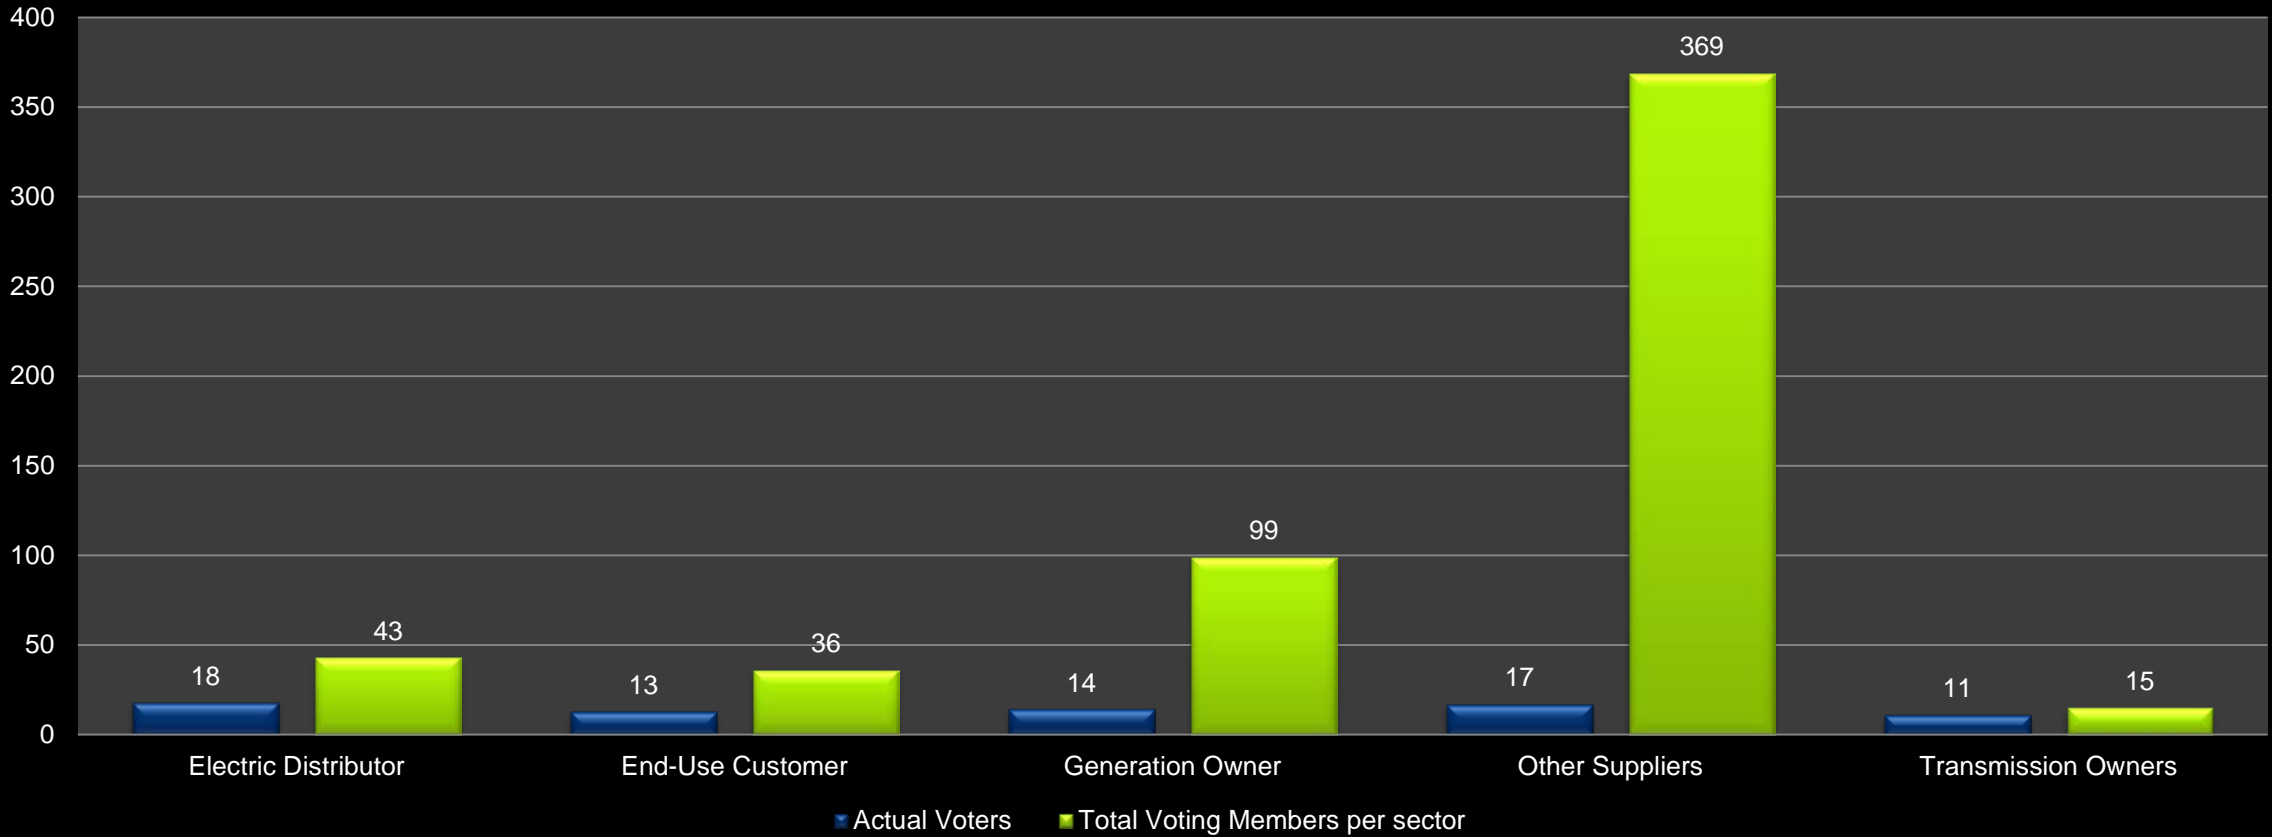

2018 Sector Voting Breakdown

M. McLaverty
Member Liaison
Super Forum 4.3.2019

February MRC Voting

April MRC