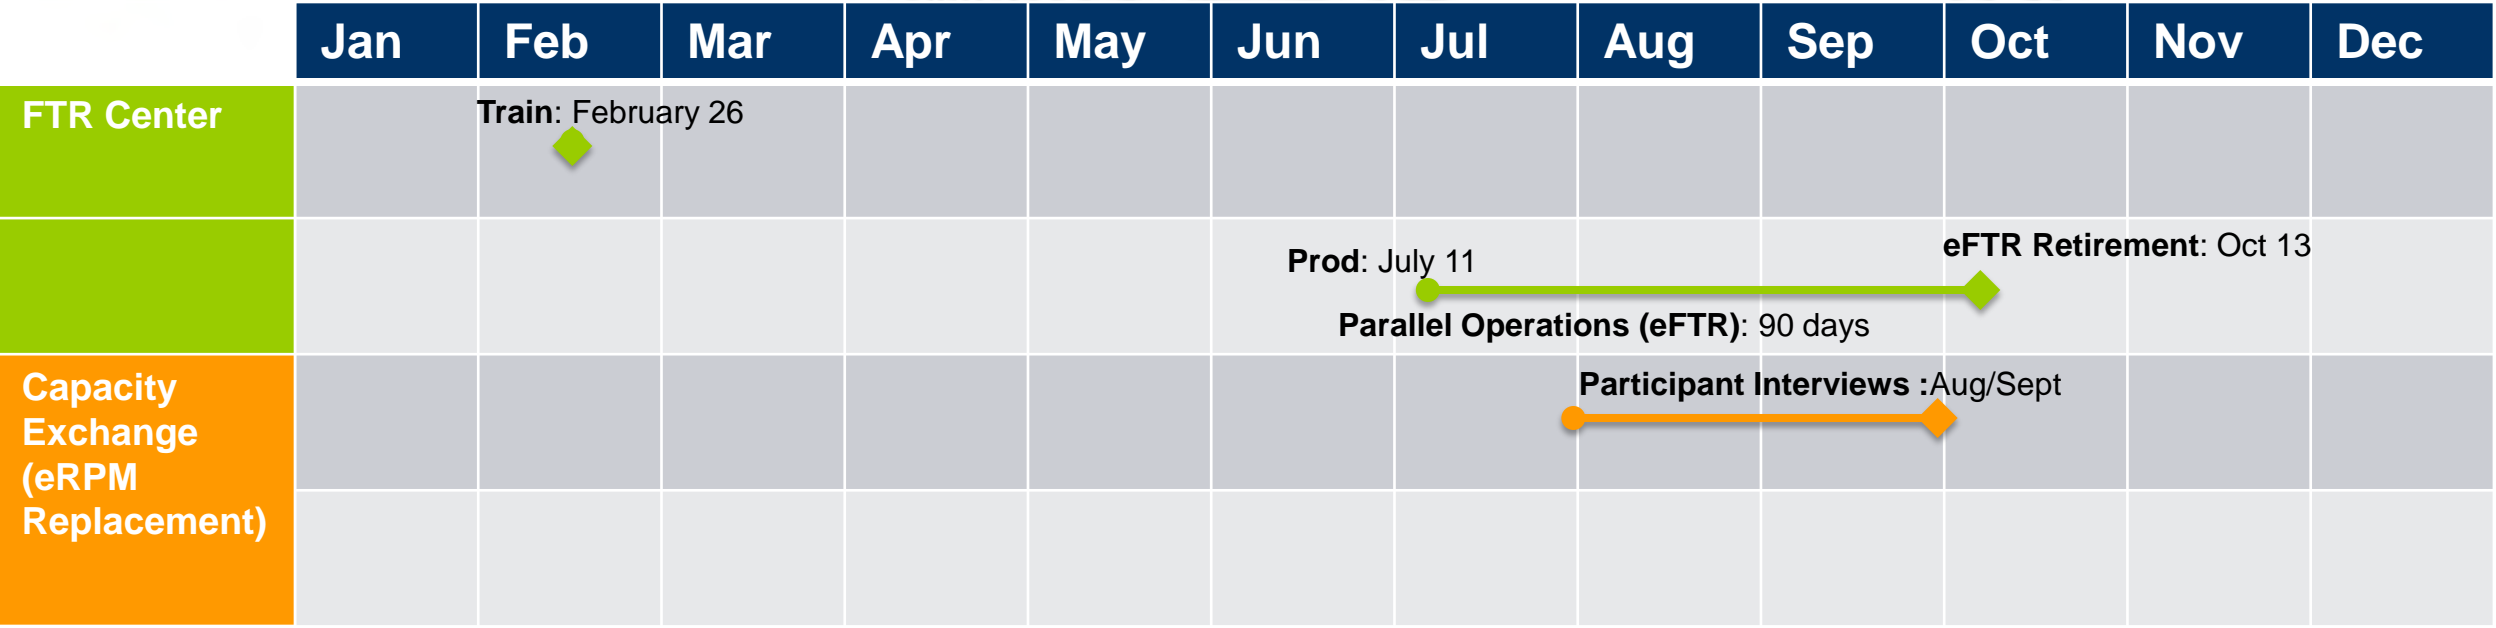

# PJM Roadmap for FTR Center and Capacity Exchange (eRPM replacement)

As of September 23, 2016

**Legend**

- Start Date
- ◆ End Date

	Quarter 1	Quarter 2	Quarter 3	Quarter 4
Capacity Exchange		Train: Quarter 2 2017 		
				Parallel Operations (eRPM): Quarter 4 2017 

**Legend**

-  Start Date
-  End Date